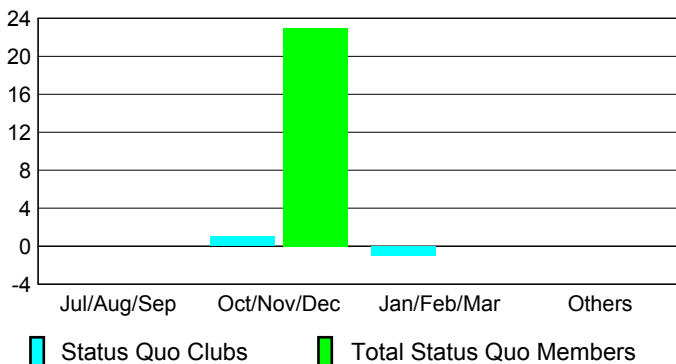

Club Results 2009-2010

Goal, New, Dropped, Gain/Loss

Comparison of Club Gain/Loss

Current Year Compared to the Previous Year

YTD Status Quo Clubs 2009-2010

Status Quo Clubs Compared to Status Quo Members

MEMBERSHIP

Membership Results
2009-2010

Membership
2008-2009

Month	Net Memb Goal	Actual New Memb	Actual Dropped Memb	Gain/Loss of Memb	Gain/Loss of Memb
Jul/Aug/Sep	25	48	-75	-27	-11
Oct/Nov/Dec	5	81	-35	46	34
Jan/Feb/Mar	30	31	-16	15	-15
Apr/May/June	30	35	-33	2	-4
Totals	90	195	-159	36	4