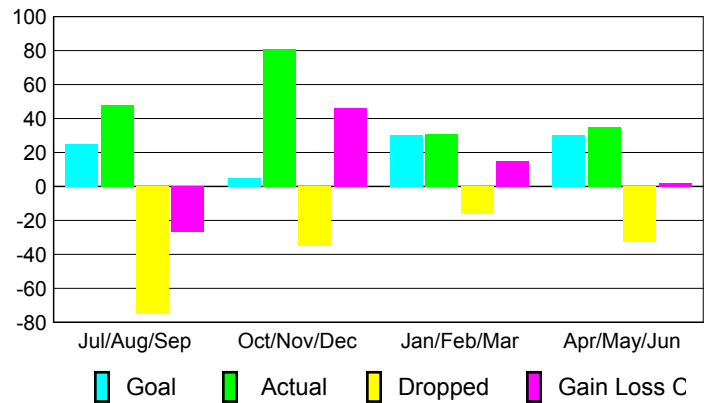

Membership Results 2009-2010

Goal, New, Dropped, Gain/Loss