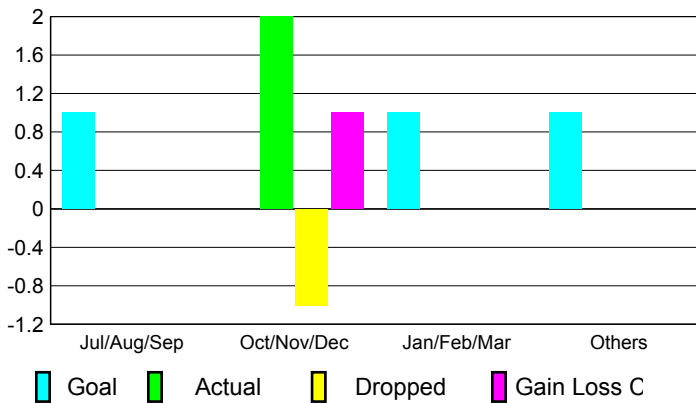

2009-2010 GMT Quarterly Report for District (or Undistricted) **District 114 O**

GMT: **Dir. Horst P. Kirchgatterer**

Location: **AUSTRIA**

GMT CA: **4**

CLUBS

Club Results
2009-2010

Clubs
2008-2009

Month	New Club Goal	Actual New Clubs	Actual Dropped Clubs	Gain/Loss of Clubs	Gain/Loss of Clubs
Jul/Aug/Sep	1	0	0	0	1
Oct/Nov/Dec	0	2	-1	1	0
Jan/Feb/Mar	1	0	0	0	0
Apr/May/June	1	0	0	0	0
Totals	3	2	-1	1	1

Club Results 2009-2010

Goal, New, Dropped, Gain/Loss

Comparison of Club Gain/Loss

Current Year Compared to the Previous Year

YTD Status Quo Clubs 2009-2010

Status Quo Clubs Compared to Status Quo Members

MEMBERSHIP

Membership Results
2009-2010

Membership
2008-2009

Month	Net Memb Goal	Actual New Memb	Actual Dropped Memb	Gain/Loss of Memb	Gain/Loss of Memb
Jul/Aug/Sep	25	48	-75	-27	-11
Oct/Nov/Dec	5	81	-35	46	34
Jan/Feb/Mar	30	31	-16	15	-15
Apr/May/June	30	35	-33	2	-4
Totals	90	195	-159	36	4