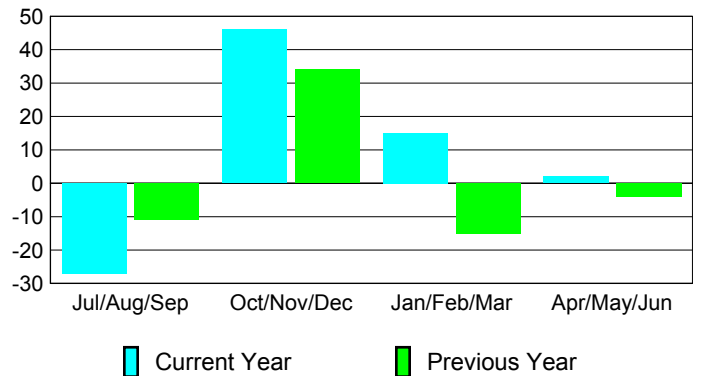

Membership Results
2009-2010

Membership
2008-2009

Month	Net Memb Goal	Actual New Memb	Actual Dropped Memb	Gain/Loss of Memb	Gain/Loss of Memb
Jul/Aug/Sep	25	48	-75	-27	-11
Oct/Nov/Dec	5	81	-35	46	34
Jan/Feb/Mar	30	31	-16	15	-15
Apr/May/June	30	35	-33	2	-4
Totals	90	195	-159	36	4

Membership Results 2009-2010

Goal, New, Dropped, Gain/Loss

Comparison of Membership Gain/Loss

Current Year Compared to the Previous Year

Gender Comparison 2009-2010